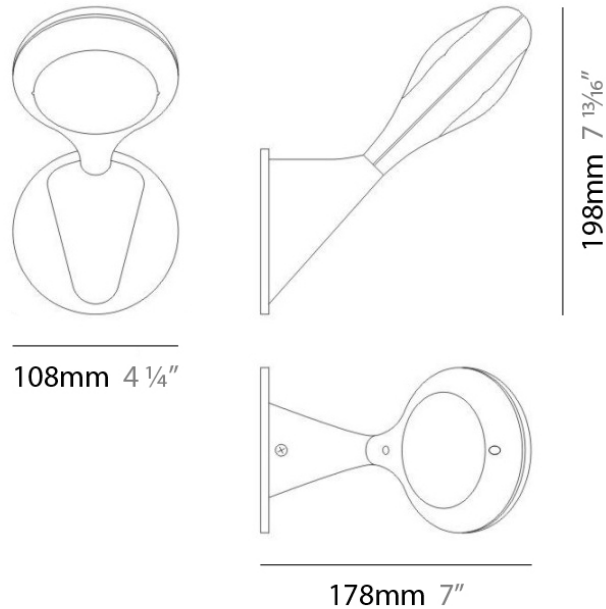

D93051

PROJECT	
TYPE	
NOTES	
QUANTITY	
DATE	

GENERAL

Series: Space
Brand: Milan
Division: Design
Mounting Type: Surface
Mounting Location: Wall
Subcategory: Up/Down Light

PHYSICAL

Shape: Oblong
Diameter (mm): 108
Diameter (in): 4 ¼
Height (mm): 178
Height (in): 7
Extension (mm): 178
Extension (in): 7
Light Distribution: Direct / Indirect
Weight (kg): 1.4
Weight (lbs): 3
Diffuser: Glass - Sold Separately
Fixture Finish: Metallic Gray
Fixture Material: Glass / Aluminum

ELECTRICAL

Number of Lamps: 1
Lamp Type: LED Retrofit
Lamp Shape: T4
Bulb Included: Bulb Not Included
Total Output Wattage (W): 3
Max. Wattage Per Lamp (W): 3
Lamp Base: G9
Input Voltage (V): 120

LED

OPTICAL

RATINGS AND CERTIFICATIONS

Certified By: CSA Certified to UL and CSA Standards
IP rating: IP20