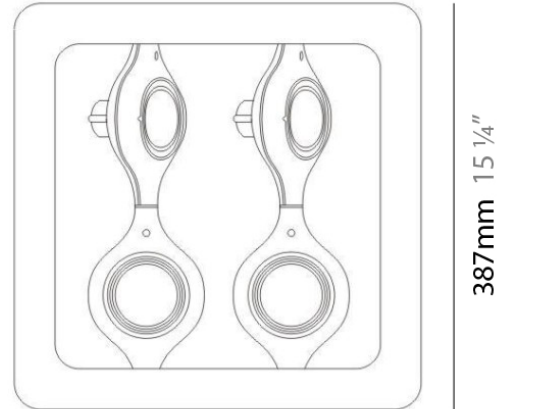

SPACE RECESSED

D96006

PROJECT	
TYPE	
NOTES	
QUANTITY	
DATE	

GENERAL

Series: Space
Brand: Milan
Division: Design
Mounting Type: Recessed
Mounting Location: Ceiling
Subcategory: Downlight

PHYSICAL

Shape: Square
Length (mm): 387
Length (in): 15 1/4
Width (mm): 387
Width (in): 15 1/4
Height (mm): 89
Height (in): 3 1/2
Light Distribution: Direct
Weight (kg): 3.2
Weight (lbs): 7
Diffuser: Glass - Sold Separately
Fixture Finish: Metallic Gray
Fixture Material: Metal

ELECTRICAL

Number of Lamps: 4
Lamp Type: LED Retrofit
Lamp Shape: MR16
Bulb Included: Bulb Not Included
Total Output Wattage (W): 20
Max. Wattage Per Lamp (W): 5
Lamp Base: GU10
Housing: Non - IC rated remodel housing is for use in non - insulated areas or where insulation is at least 3
Input Voltage (V): 120

LED

OPTICAL

RATINGS AND CERTIFICATIONS

Certified By: CSA Certified to UL and CSA Standards
IP rating: IP20