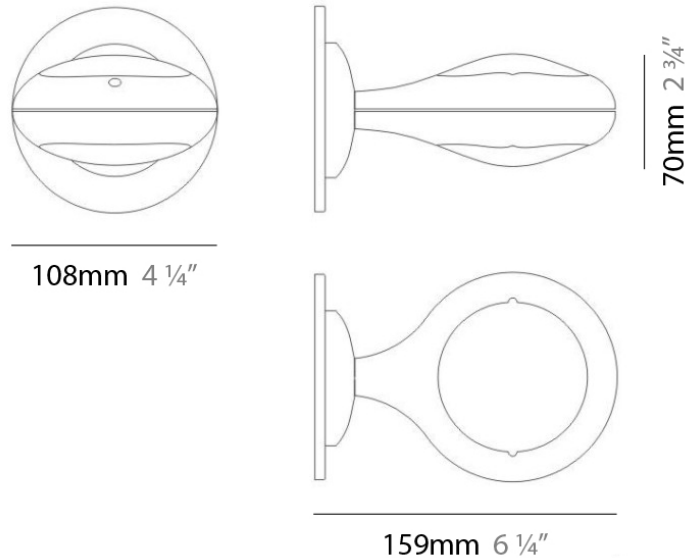

SPACE SURFACE

D93050

PROJECT	
TYPE	
NOTES	
QUANTITY	
DATE	

GENERAL

Series: Space
Brand: Milan
Division: Design
Mounting Type: Surface
Mounting Location: Wall
Subcategory: Up/Down Light

PHYSICAL

Shape: Oblong
Diameter (mm): 108
Diameter (in): 4 ¼
Height (mm): 70
Height (in): 2 ¾
Extension (mm): 159
Extension (in): 6 ¼
Light Distribution: Direct / Indirect
Weight (kg): 1.4
Weight (lbs): 3
Diffuser: Glass sold Separately
Fixture Finish: Metallic Gray
Fixture Material: Glass / Aluminum

ELECTRICAL

Number of Lamps: 1
Lamp Type: LED Retrofit
Lamp Shape: T4
Bulb Included: Bulb Not Included
Total Output Wattage (W): 3
Max. Wattage Per Lamp (W): 3
Lamp Base: G9
Input Voltage (V): 120

LED

OPTICAL

RATINGS AND CERTIFICATIONS

Certified By: CSA Certified to UL and CSA Standards
IP rating: IP20