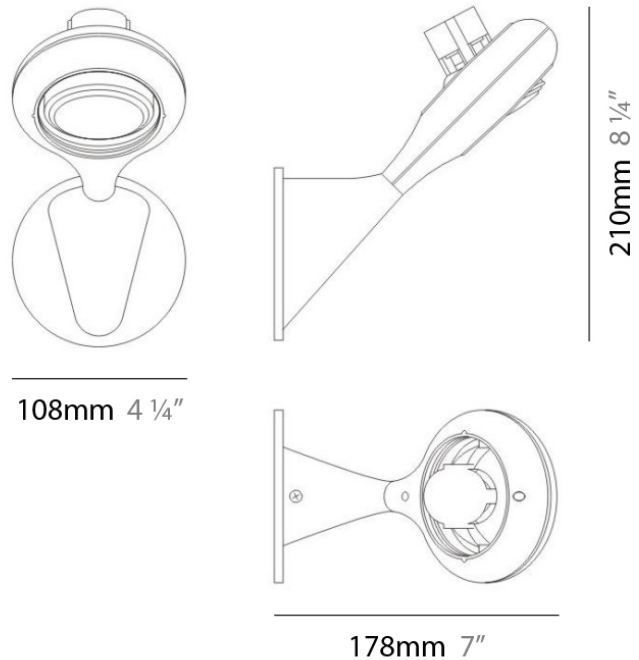

SPACE SURFACE

D93052

PROJECT	
TYPE	
NOTES	
QUANTITY	
DATE	

GENERAL

Series: Space
Brand: Milan
Division: Design
Mounting Type: Surface
Mounting Location: Wall
Subcategory: Downlight

PHYSICAL

Shape: Oblong
Diameter (mm): 108
Diameter (in): 4 ¼
Height (mm): 178
Height (in): 7
Extension (mm): 178
Extension (in): 7
Light Distribution: Direct
Weight (kg): 1.4
Weight (lbs): 3
Diffuser: Glass - Sold Separately
Fixture Finish: Metallic Gray
Fixture Material: Glass / Aluminum

ELECTRICAL

Number of Lamps: 1
Lamp Type: LED Retrofit
Lamp Shape: MR20
Bulb Included: Bulb Not Included
Total Output Wattage (W): 8
Max. Wattage Per Lamp (W): 8
Lamp Base: GU10
Input Voltage (V): 120

LED

OPTICAL

RATINGS AND CERTIFICATIONS

Certified By: CSA Certified to UL and CSA Standards
IP rating: IP20