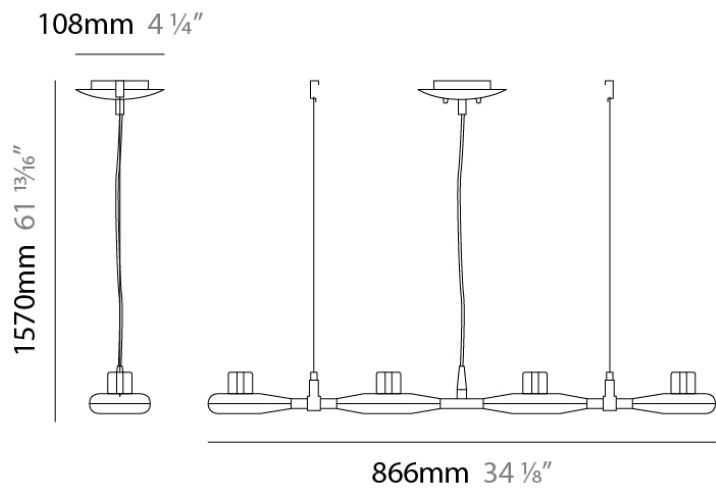

PROJECT	
TYPE	
NOTES	
QUANTITY	
DATE	

SPACE SUSPENSION

D91124

GENERAL

Series: Space
Brand: Milan
Division: Design
Mounting Type: Suspension
Mounting Location: Ceiling
Subcategory: Pendant

PHYSICAL

Shape: Abstract
Length (mm): 866
Length (in): 34 1/4
Width (mm): 108
Width (in): 4 1/4
Height (mm): 1570
Height (in): 62
Weight (kg): 2.3
Weight (lbs): 5
Fixture Finish: Metallic Gray
Fixture Material: Aluminum

ELECTRICAL

Number of Lamps: 4
Lamp Type: LED Retrofit
Lamp Shape: T4
Bulb Included: Bulb Not Included
Total Output Wattage (W): 12
Max. Wattage Per Lamp (W): 3
Lamp Base: G9
Input Voltage (V): 120

LED

OPTICAL

RATINGS AND CERTIFICATIONS

Certified By: CSA Certified to UL and CSA Standards
IP rating: IP20