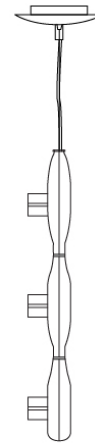

730mm 28 3/4"