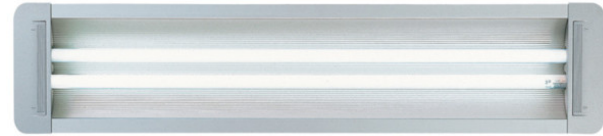

SPACE RECESSED

D96008

GENERAL

Series: Space
Brand: Milan
Division: Design
Mounting Type: Recessed
Mounting Location: Ceiling
Subcategory: Downlight

PHYSICAL

Shape: Rectangle
Length (mm): '1208
Length (in): 47 ⁹/₁₆
Width (mm): '150
Width (in): 5 ⁷/₈
Height (mm): '92
Height (in): 3 ⁵/₈
Light Distribution: Direct
Weight (kg): 2.7
Weight (lbs): 6
Diffuser: Glass - Sold Separately
Fixture Material: Metal

ELECTRICAL

Number of Lamps: 2
Lamp Type: LED Retrofit / CFL
Bulb Included: Bulb Not Included
Total Output Wattage (W): 46 / 78
Max. Wattage Per Lamp (W): 23 / 39
Lamp Base: G5
Input Voltage (V): 120

LED

OPTICAL

RATINGS AND CERTIFICATIONS

Certified By: CSA Certified to UL and CSA Standards
IP rating: IP44

PROJECT	_____
TYPE	_____
NOTES	_____
QUANTITY	_____
DATE	_____