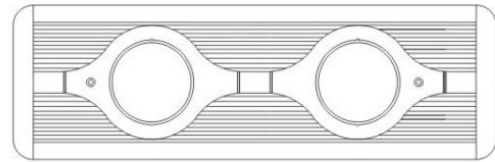

SPACE RECESSED

D96001

PROJECT	_____
TYPE	_____
NOTES	_____
QUANTITY	_____
DATE	_____

GENERAL

Series: Space
Brand: Milan
Division: Design
Mounting Type: Recessed
Mounting Location: Ceiling
Subcategory: Downlight

PHYSICAL

Shape: Rectangle
Length (mm): 445
Length (in): 17 1/2
Width (mm): 150
Width (in): 6
Height (mm): 89
Height (in): 3 1/2
Light Distribution: Direct
Weight (kg): 3.2
Weight (lbs): 7
Diffuser: Glass - Sold Separately
Fixture Finish: Metallic Gray
Fixture Material: Metal

ELECTRICAL

Number of Lamps: 2
Lamp Type: LED Retrofit
Lamp Shape: MR16
Bulb Included: Bulb Not Included
Total Output Wattage (W): 10
Max. Wattage Per Lamp (W): 5
Lamp Base: GU10

LED

OPTICAL

RATINGS AND CERTIFICATIONS

Certified By: CSA Certified to UL and CSA Standards
IP rating: IP20

150mm 6"