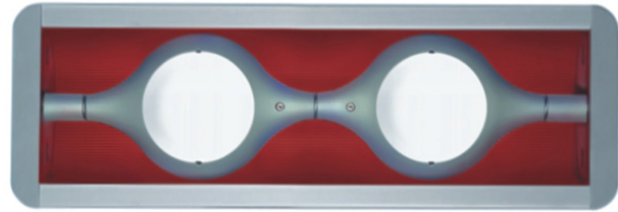

SPACE RECESSED

D96001

PROJECT	_____
TYPE	_____
NOTES	_____
QUANTITY	_____
DATE	_____

GENERAL

Series: Space
Brand: Milan
Division: Design
Mounting Type: Recessed
Mounting Location: Ceiling
Subcategory: Downlight

PHYSICAL

Shape: Rectangle
Length (mm): 445
Length (in): 17 1/2
Width (mm): 150
Width (in): 6
Height (mm): 89
Height (in): 3 1/2
Light Distribution: Direct
Weight (kg): 3.2
Weight (lbs): 7
Diffuser: Glass - Sold Separately
Fixture Finish: Metallic Gray
Fixture Material: Metal

ELECTRICAL

Number of Lamps: 2
Lamp Type: LED Retrofit
Lamp Shape: MR16
Bulb Included: Bulb Not Included
Total Output Wattage (W): 10
Max. Wattage Per Lamp (W): 5
Lamp Base: GU10

LED

OPTICAL

RATINGS AND CERTIFICATIONS

Certified By: CSA Certified to UL and CSA Standards
IP rating: IP20

150mm 6"