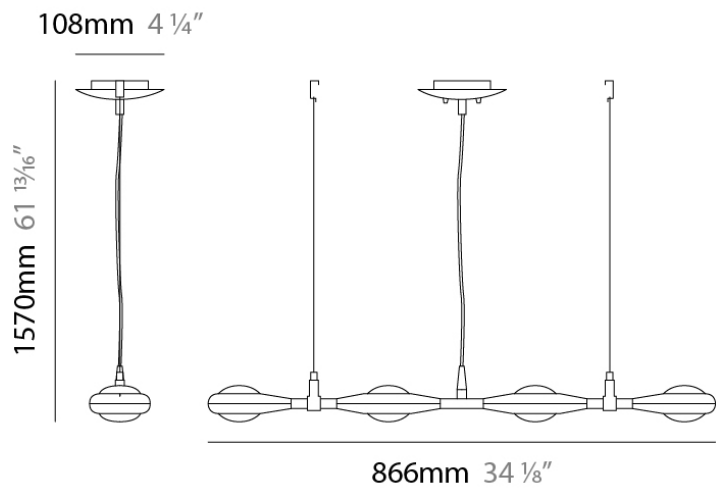

PROJECT	
TYPE	
NOTES	
QUANTITY	
DATE	

SPACE SUSPENSION

D91123

GENERAL

Series: Space
Brand: Milan
Division: Design
Mounting Type: Suspension
Mounting Location: Ceiling
Subcategory: Pendant

PHYSICAL

Shape: Abstract
Length (mm): 866
Length (in): 34 1/4
Width (mm): 108
Width (in): 4 1/4
Height (mm): 1570
Height (in): 62
Weight (kg): 2.3
Weight (lbs): 5
Fixture Finish: Metallic Gray
Fixture Material: Aluminum

ELECTRICAL

Number of Lamps: 4
Lamp Type: LED Retrofit
Lamp Shape: MR16
Bulb Included: Bulb Not Included
Total Output Wattage (W): 12
Max. Wattage Per Lamp (W): 3
Lamp Base: GU10
Input Voltage (V): 120

LED

OPTICAL

RATINGS AND CERTIFICATIONS

Certified By: CSA Certified to UL and CSA Standards
IP rating: IP20